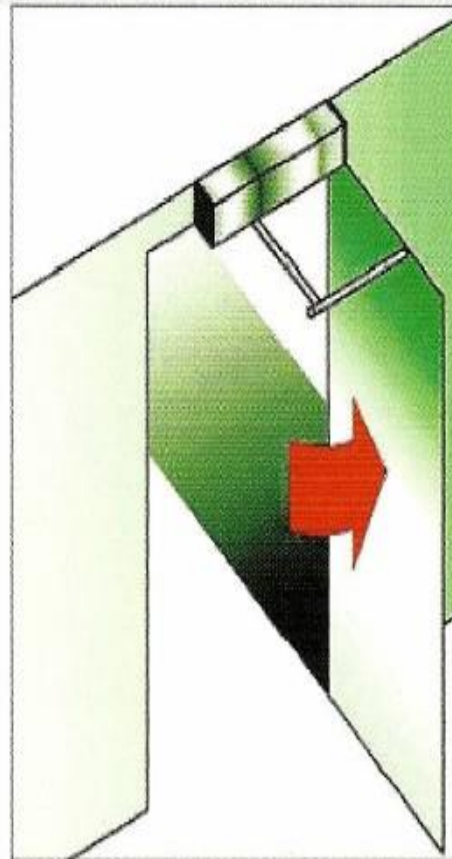

## AUTOMATIC SWING DOOR

Gate folding modes	Single or Double-opening
Gate leaf weight	≤180 kgs
Gate leaf width	500-1200mm
Opening time	2.5-10s(Adjustable)
Closing time	2.5-10s(Adjustable)
Motor	24V 35W brushless DC motor
Impact function	Rebounding up on impact
Voltage	AC200 - AC250V 50Hz-60Hz
Operating Temperature	20°C~50°C