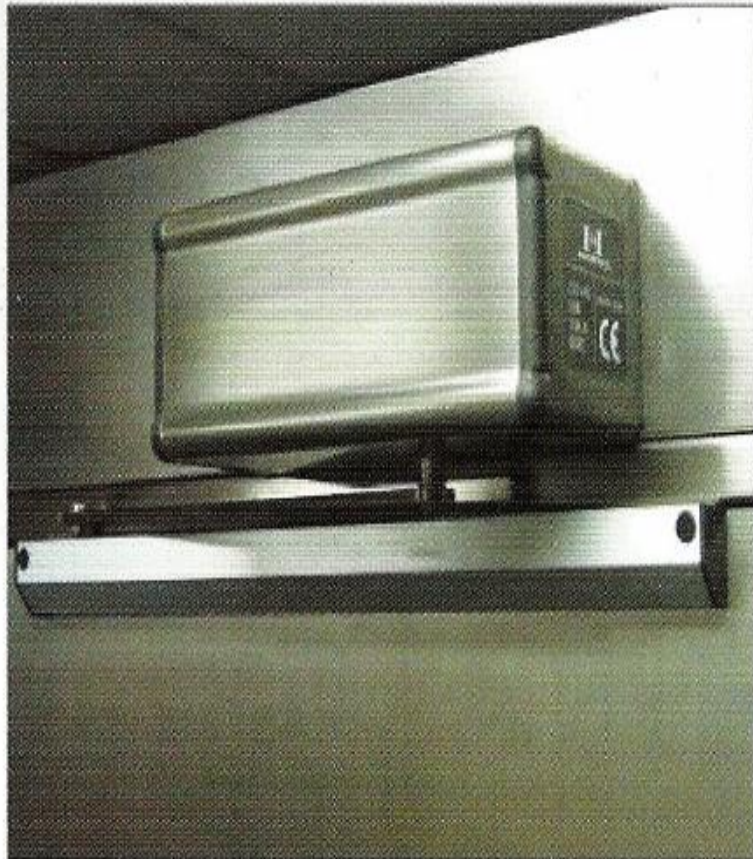

## AUTOMATIC SWING DOOR

Gate folding modes	Single or Double-opening
Gate leaf weight	≤180 kgs
Gate leaf width	500-1200mm
Opening time	2.5-10s(Adjustable)
Closing time	2.5-10s(Adjustable)
Motor	24V 35W brushless DC motor
Impact function	Rebounding up on impact
Voltage	AC200 - AC250V 50Hz-60Hz
Operating Temperature	20°C~50°C