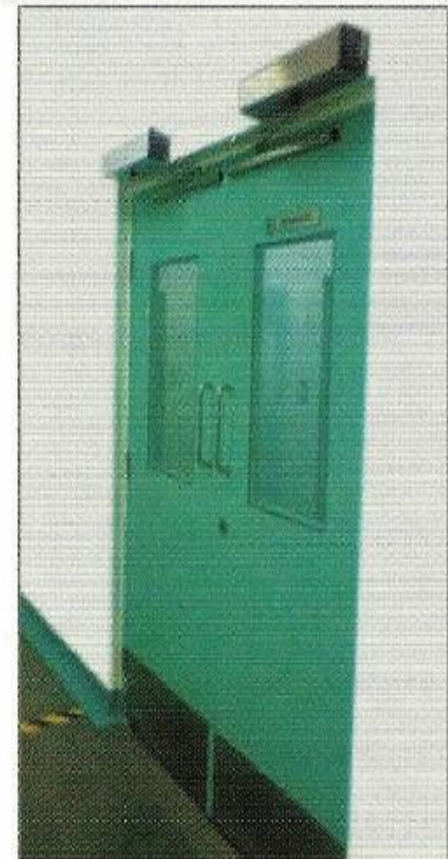

## AUTOMATIC SWING DOOR

Gate folding modes	Single or Double-opening
Gate leaf weight	≤180 kgs
Gate leaf width	500-1200mm
Opening time	2.5-10s(Adjustable)
Closing time	2.5-10s(Adjustable)
Motor	24V 35W brushless DC motor
Impact function	Rebounding up on impact
Voltage	AC200 - AC250V 50Hz-60Hz
Operating Temperature	20°C~50°C